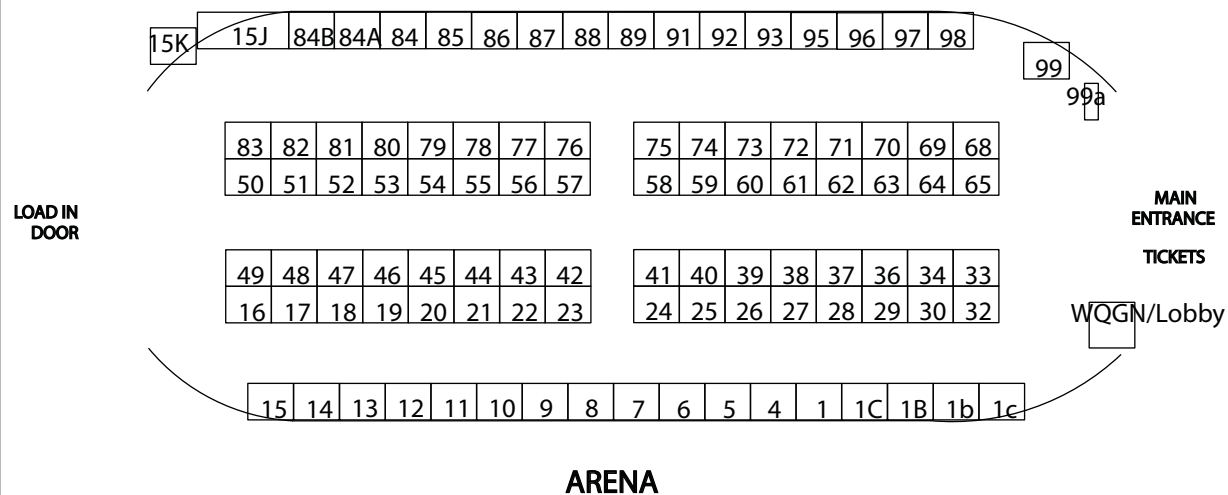

**CONNECTICUT COLLEGE  
NEW LONDON, CT**

CONCESSION

**CONNECTICUT COLLEGE ATHLETIC CENTER  
NEW LONDON, CT**