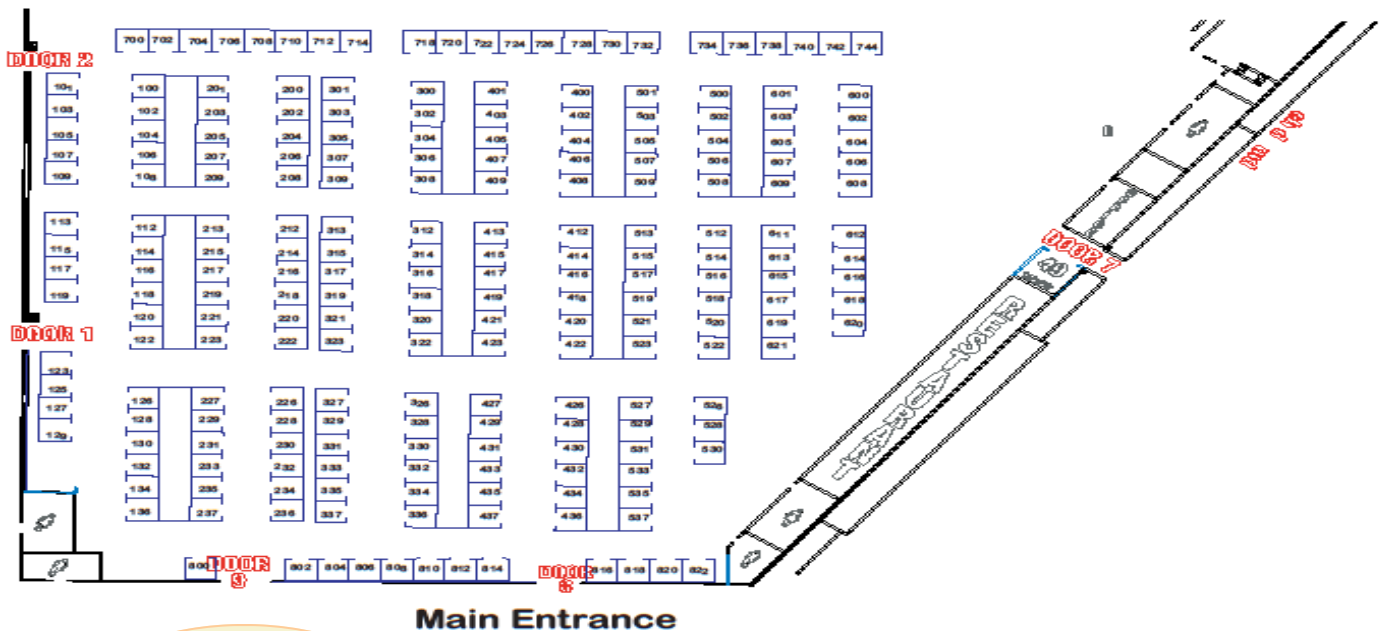

Springfield 20th Annual Bridal Expo

20th
Annual

CELEBRATING
30 YEARS OF
EXCELLENCE

January 9-10, 2010
Better Living Center
Big E Fair Grounds
W. Springfield, MA

Booth Costs:

10' x 10' \$1050
Corners \$50 Extra

A fee of \$525 will be assessed for all shared booths.
No Exceptions

INCLUDES:

- 3' High Side Curtains
- 8' High Backdrop
- Company I.D. Sign
- List of Attending Brides

Electricity Is Not Included and may be purchased through Jenks Productions, Inc